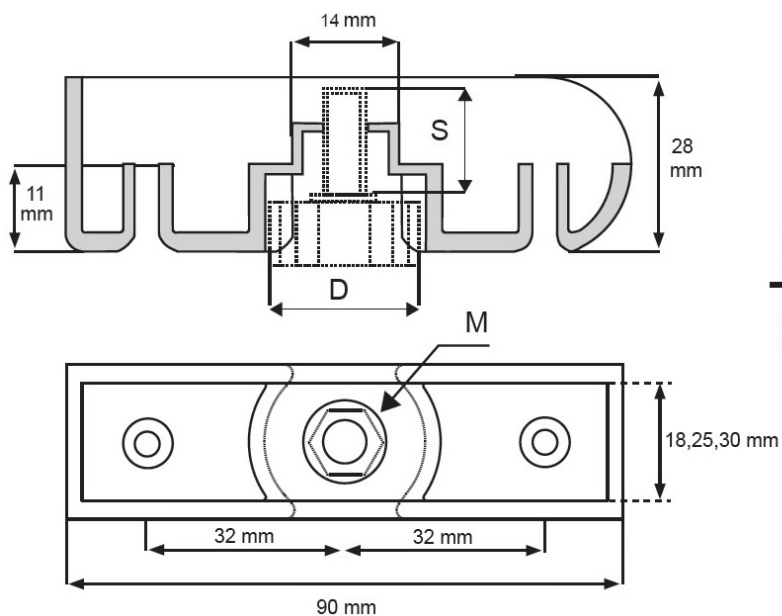

PRODUCT SHEET

Description:

Panel Shoe W/Adjust. Glide $\varnothing 24$ mm, BLK, Stud M6x22mm, F/18mm Panel

Item number:

10.16.345-1

Units	Box	Carton	HS Code	Barcode
Pcs.	4	400	3926300090	 5704866008907

Item - number	Panel thickness	D glide	M size	S stud
116345	18 mm	$\varnothing 24 \times 8$ mm	M6	22 mm
116360	28 mm	$\varnothing 31 \times 8$ mm	M8	22 mm